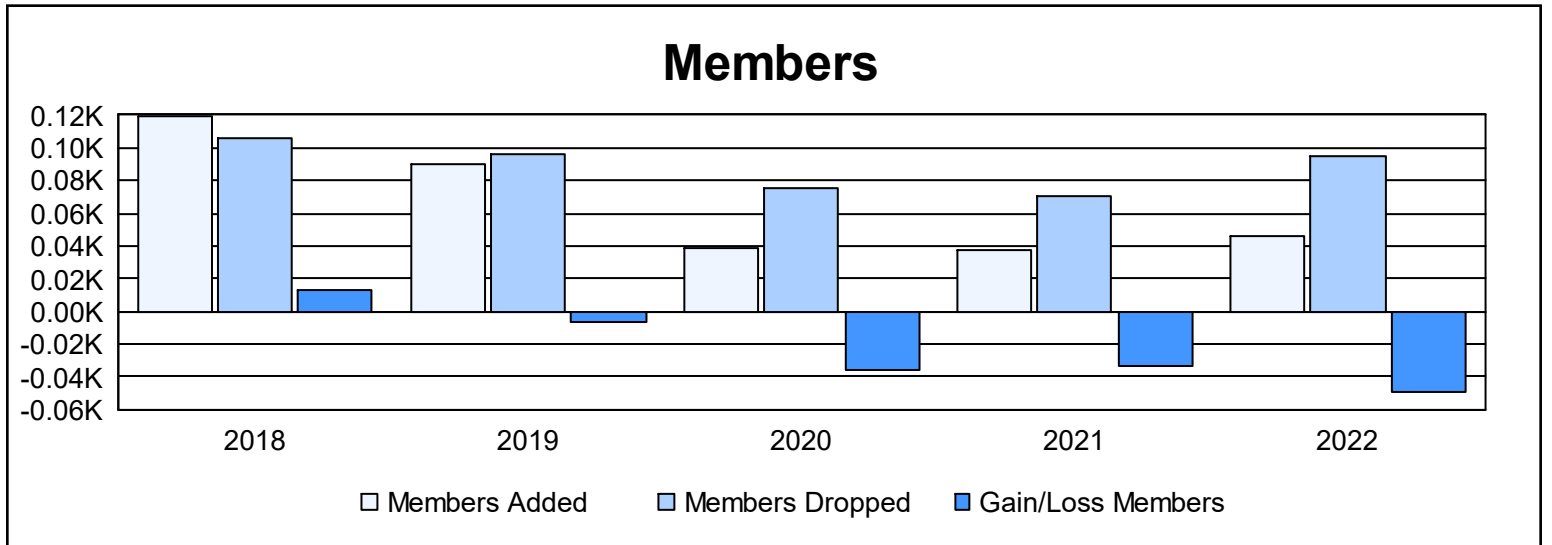

Year	New Clubs	Dropped Clubs	Gain/ Loss Clubs	New Members	Charter Members	Reinstate Members	Transfer Members	Total Member Added	Total Members Dropped	Gain/ Loss Members
2017-2018	1	0	1	84	23	9	3	119	106	13
2018-2019	0	1	-1	84	0	4	2	90	96	-6
2019-2020	0	1	-1	35	1	0	3	39	75	-36
2020-2021	0	0	0	29	2	6	1	38	71	-33
2021-2022	0	2	-2	44	0	0	2	46	95	-49
<b>Average</b>	<b>0</b>	<b>1</b>	<b>-1</b>	<b>55</b>	<b>5</b>	<b>4</b>	<b>2</b>	<b>66</b>	<b>89</b>	<b>-22</b>

### Membership Composition June 2022 Cumulative