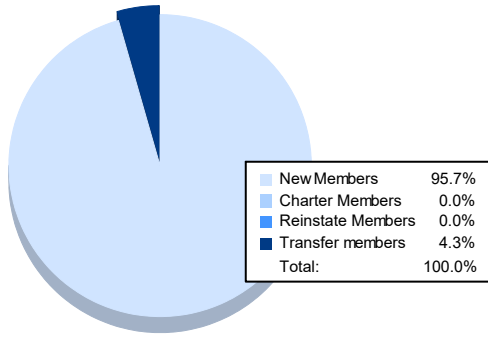

Year	New Clubs	Dropped Clubs	Gain/ Loss Clubs	New Members	Charter Members	Reinstate Members	Transfer Members	Total Member Added	Total Members Dropped	Gain/ Loss Members
2017-2018	1	0	1	84	23	9	3	119	106	13
2018-2019	0	1	-1	84	0	4	2	90	96	-6
2019-2020	0	1	-1	35	1	0	3	39	75	-36
2020-2021	0	0	0	29	2	6	1	38	71	-33
2021-2022	0	2	-2	44	0	0	2	46	95	-49
<b>Average</b>	<b>0</b>	<b>1</b>	<b>-1</b>	<b>55</b>	<b>5</b>	<b>4</b>	<b>2</b>	<b>66</b>	<b>89</b>	<b>-22</b>

### Membership Composition June 2022 Cumulative